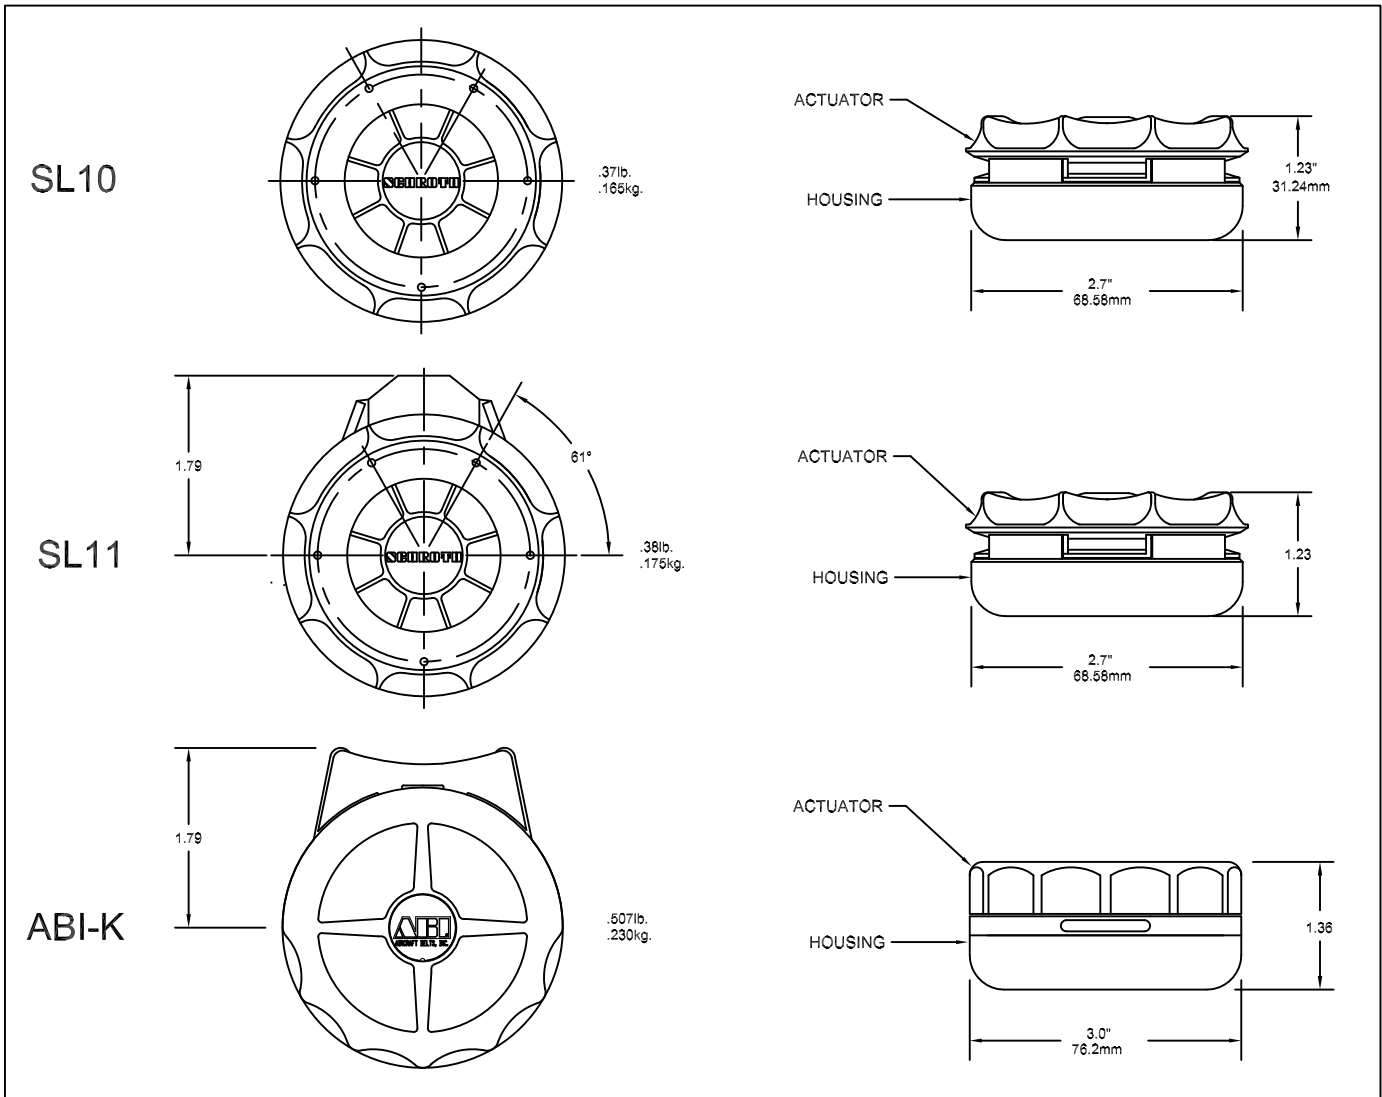

Rotary Buckles

CROTCH STRAP

(ANTI-SUMARINE STRAP)

CROTCH END FITTING CODES
 CODE=B
 DESCRIPTION=BAR SLIDE

CROTCH END FITTING CODES
 CODE=C
 DESCRIPTION=LOOP

Aircraft Belts, Inc.
 1176 Telecom Drive
 Creedmoor, NC 27522
 Phone: 800.847.5651
 Fax 919.956.4220
www.aircraftbelts.com