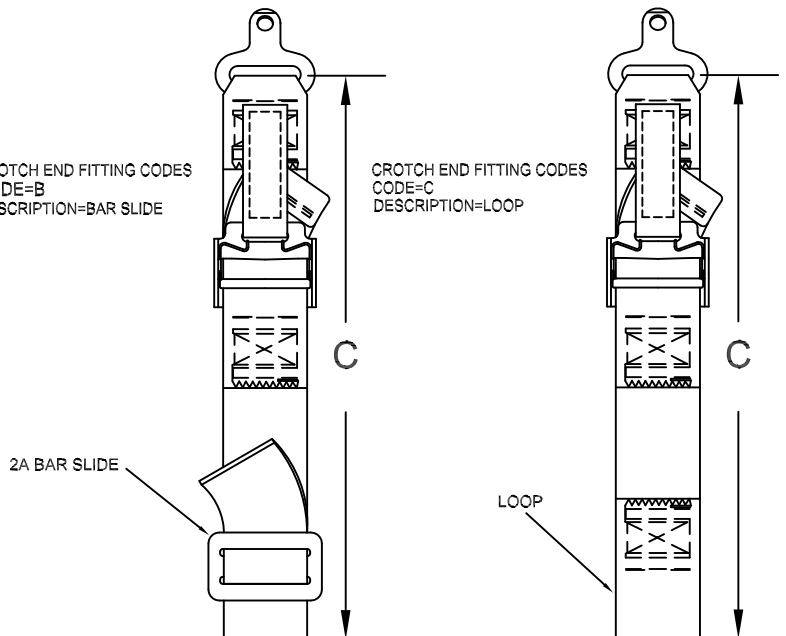

Rotary Buckles

CROTCH STRAP

(ANTI-SUMARINE STRAP)

CROTCH END FITTING CODES
 CODE=B
 DESCRIPTION=BAR SLIDE

CROTCH END FITTING CODES
 CODE=C
 DESCRIPTION=LOOP

Aircraft Belts, Inc.
 1176 Telecom Drive
 Creedmoor, NC 27522
 Phone: 800.847.5651
 Fax 919.956.4220
www.aircraftbelts.com